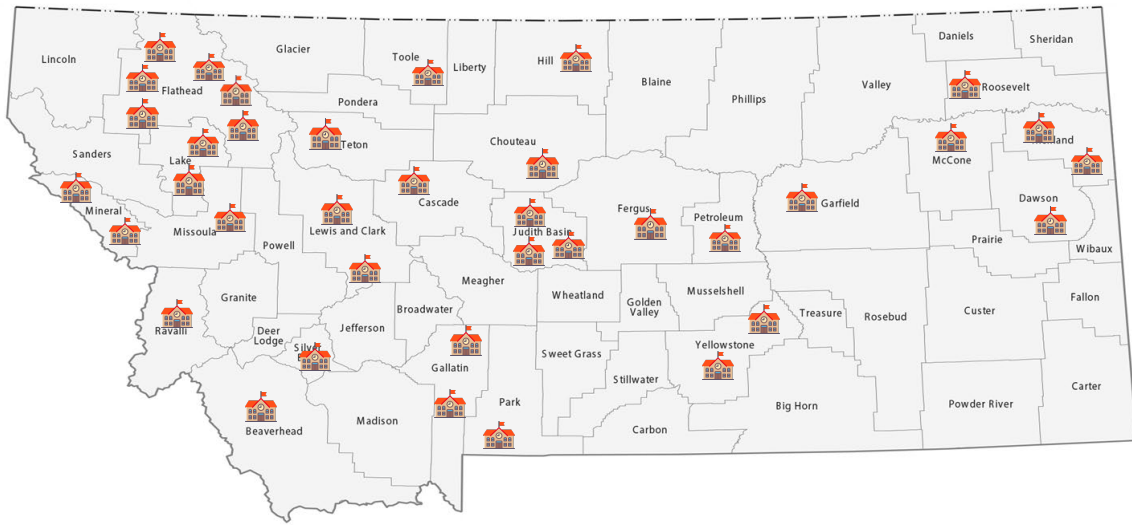

Montana Alternative Student Testing (MAST) Pilot Program

Year I Field Test - 33 School Districts and 5,767 Students

2022-2023

Participating School Districts by County - 33

Alberton K-12 Schl, Mineral	Circle, McCone	Frontier, Lewis & Clark	Power, Teton
Arlee Elem, Lake	Cohagen, Garfield	Glendive, Dawson	Ronan, Lake
Arrowhead, Beaverhead	Culbertson, Roosevelt	Hamilton Schl Dist, Ravalli	Savage, Richland
Belgrade, Gallatin	East Helena, Lewis & Clark	Havre, Hill	Shelby, Toole
Bigfork, Flathead	Evergreen K-8, Flathead	Kalispell, Flathead	Stanford, Judith Basin
Big Sky, Gallatin	Fair-Mont-Egan Schl Dist, Flathead	Kila, Flathead	Superior K-12, Mineral
Billings Public Schl, Yellowstone	Fort Benton, Chouteau	Lockwood K-12, Yellowstone	Ulm, Cascade
Butte Schl Dist, Silver Bow	Frenchtown Schl Dist, Missoula	Moore, Fergus	Whitefish, Flathead